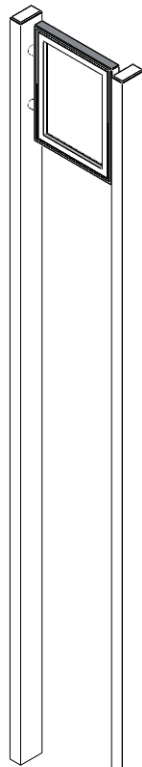

wall mounted

mounted on  
40mm x 80mm  
posts

mounted on  
40mm x 40mm  
posts

- extruded aluminium construction
- wall or post mounted
- weatherproof
- 30mm deep
- accepts paper sizes A4,3,2,1,0
- side hinged (portrait format)
- top hinged (landscape format)
- 4mm toughened glass covers (except A0 - 4mm acrylic)
- front faced locks
- magnetic steel back plate, powder coated silver
- finishes: silver and stainless steel anodised and any RAL colour, powder coated
- post options: 40mm x 40mm or 80mm x 40mm x 2400mm

PN4 showcase